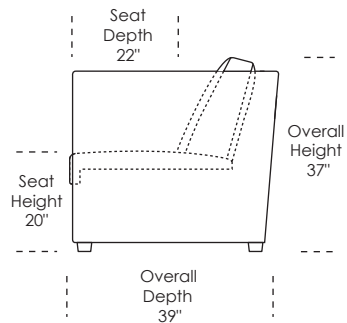

GWEN featuring the Tiffany 24/7™

Standard Comfort Sleeper®

Features:

- Luxurious sleeping with no springs, no bars and no sagging
- Room to stretch out with true 80 inches of bedroom-length sleeping surface
- Ultimate comfort on five inches of plush, high-density foam
- Complete choice from over 300 leather, Ultrasuede® and fabric options
- Zero wall clearance
- Under sofa dust covers keeps dust and dirt from ever touching the mattress
- Space saving engineering means getting a bigger bed in a smaller room
- Button tufted bench seat cushion
- Loose back & seat cushions
- Single-needle top stitching
- Lifetime warranty on frame
- 10 year mechanism warranty
- Quick-ship delivery

Mattress Options:

- Premier
- Gel
- Tempur-Pedic®

Please use actual leather, fabric and Ultrasuede® swatches when specifying furniture as the colors shown may vary due to the printing process. All dimensions are approximate and subject to change.

KING SIZE GWN-SO3-KS		QUEEN PLUS SIZE GWN-SO2-QP GWN-SO3-QP†		QUEEN SIZE GWN-SO2-QS		FULL SIZE GWN-SM2-FS		TWIN SIZE GWN-CH2-TS		COT SIZE GWN-CH2-CS		DOUBLE COT SIZE GWN-DBL-CS	
37" 79" 88"		37" 69" 78"		37" 63" 72"		37" 57" 66"		37" 42" 51"		37" 33" 42"		37" 69" 78"	
46" 76" 85"		46" 66" 85"		46" 60" 85"		46" 54" 85"		46" 39" 85"		46" 30" 85"		46" 30" 85"	
GWN-SL3-KS (Left Arm) GWN-SR3-KS* (Right Arm)		GWN-SL2-QP (Left Arm) GWN-SR2-QP* (Right Arm) GWN-SL3-QP† (Left Arm) GWN-SR3-QP† (Right Arm)		GWN-SL2-QS (Left Arm) GWN-SR2-QS* (Right Arm)		GWN-SL2-FS (Left Arm) GWN-SR2-FS* (Right Arm)		GWN-CL1-TS (Left Arm) GWN-CR1-TS* (Right Arm)		GWN-CL1-CS (Left Arm) GWN-CR1-CS* (Right Arm)		GWN-DL2-CS (Left Arm) GWN-DR2-CS* (Right Arm)	
39" 81" 86"		39" 71" 76"		39" 65" 70"		39" 59" 64"		39" 44" 49"		39" 35" 40"		39" 71" 76"	
GWN-SA3-KS		GWN-SA2-QP GWN-SA3-QP†		GWN-SA2-QS		GWN-SA2-FS		GWN-CA1-TS		GWN-CA1-CS		GWN-DA2-CS	
39" 81"		39" 71"		39" 65"		39" 59"		39" 44"		39" 35"		39" 71"	
GWN-SO3-ST		GWN-SO2-ST		GWN-LVS-ST		GWN-CH2-ST		GWN-CHR-ST GWN-CHS-ST GWN-REC-ST		GWN-REC-ST GWN-REC-SW		GWN-CNR-ST	
39" 69" 78"		39" 63" 72"		39" 46" 55"		39" 33" 42"		39" 23" 32"		47" 64" 15" Wall Clearance		50" 64"	
GWN-SO3-LA GWN-SO3-RA*		GWN-SO2-LA GWN-SO2-RA*		GWN-LVS-LA GWN-LVS-RA*		GWN-CH2-LA GWN-CH2-RA*		GWN-CHR-LA GWN-CHR-RA*		GWN-SQS-LA GWN-SQS-RA*		GWN-CNR-SQ	
39" 69" 74"		39" 63" 68"		39" 46" 51"		39" 33" 38"		39" 23" 28"		39" 68" 90"		19" 41" 27"	
GWN-SO3-AA		GWN-SO2-AA		GWN-LVS-AA		GWN-CH2-AA		GWN-CHR-AA		GWN-SLA-QP GWN-SRA-QP*		GWN-SCH-LA GWN-SCH-RA*	
39" 69"		39" 63"		39" 46"		39" 33"		39" 23"		39" 69" 66" 78"		39" 68" 23" 28"	
GWN-SBC-LA GWN-SBC-RA*													
39" 68" 86"													

* Picture shows left arm seated. Please specify left or right arm seated when ordering. All orders are in seated position.

† Dotted lines for Queen Plus sizes indicates the number of back cushions.