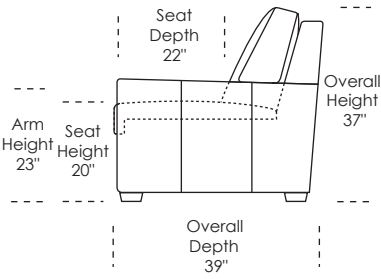

Standard Comfort Sleeper®

Features:

- Luxurious sleeping with no springs, no bars and no sagging
- Room to stretch out with true 80 inches of bedroom-length sleeping surface
- Ultimate comfort on five inches of plush, high-density foam
- Complete choice from over 300 leather, Ultrasuede® and fabric options
- Zero wall clearance
- Under sofa dust covers keeps dust and dirt from ever touching the mattress
- Space saving engineering means getting a bigger bed in a smaller room
- Quick-ship delivery
- Lifetime warranty on frame
- Single-needle top stitching
- Loose back & seat cushions
- 10 year mechanism warranty

All dimensions are approximate and subject to change.

OAKLEIGH featuring the Tiffany 24/7™

* Picture shows left arm seated. Please specify left or right arm seated when ordering.
 All orders are in seated position.
 † Dotted lines for Queen Plus sizes indicates the number of seats.