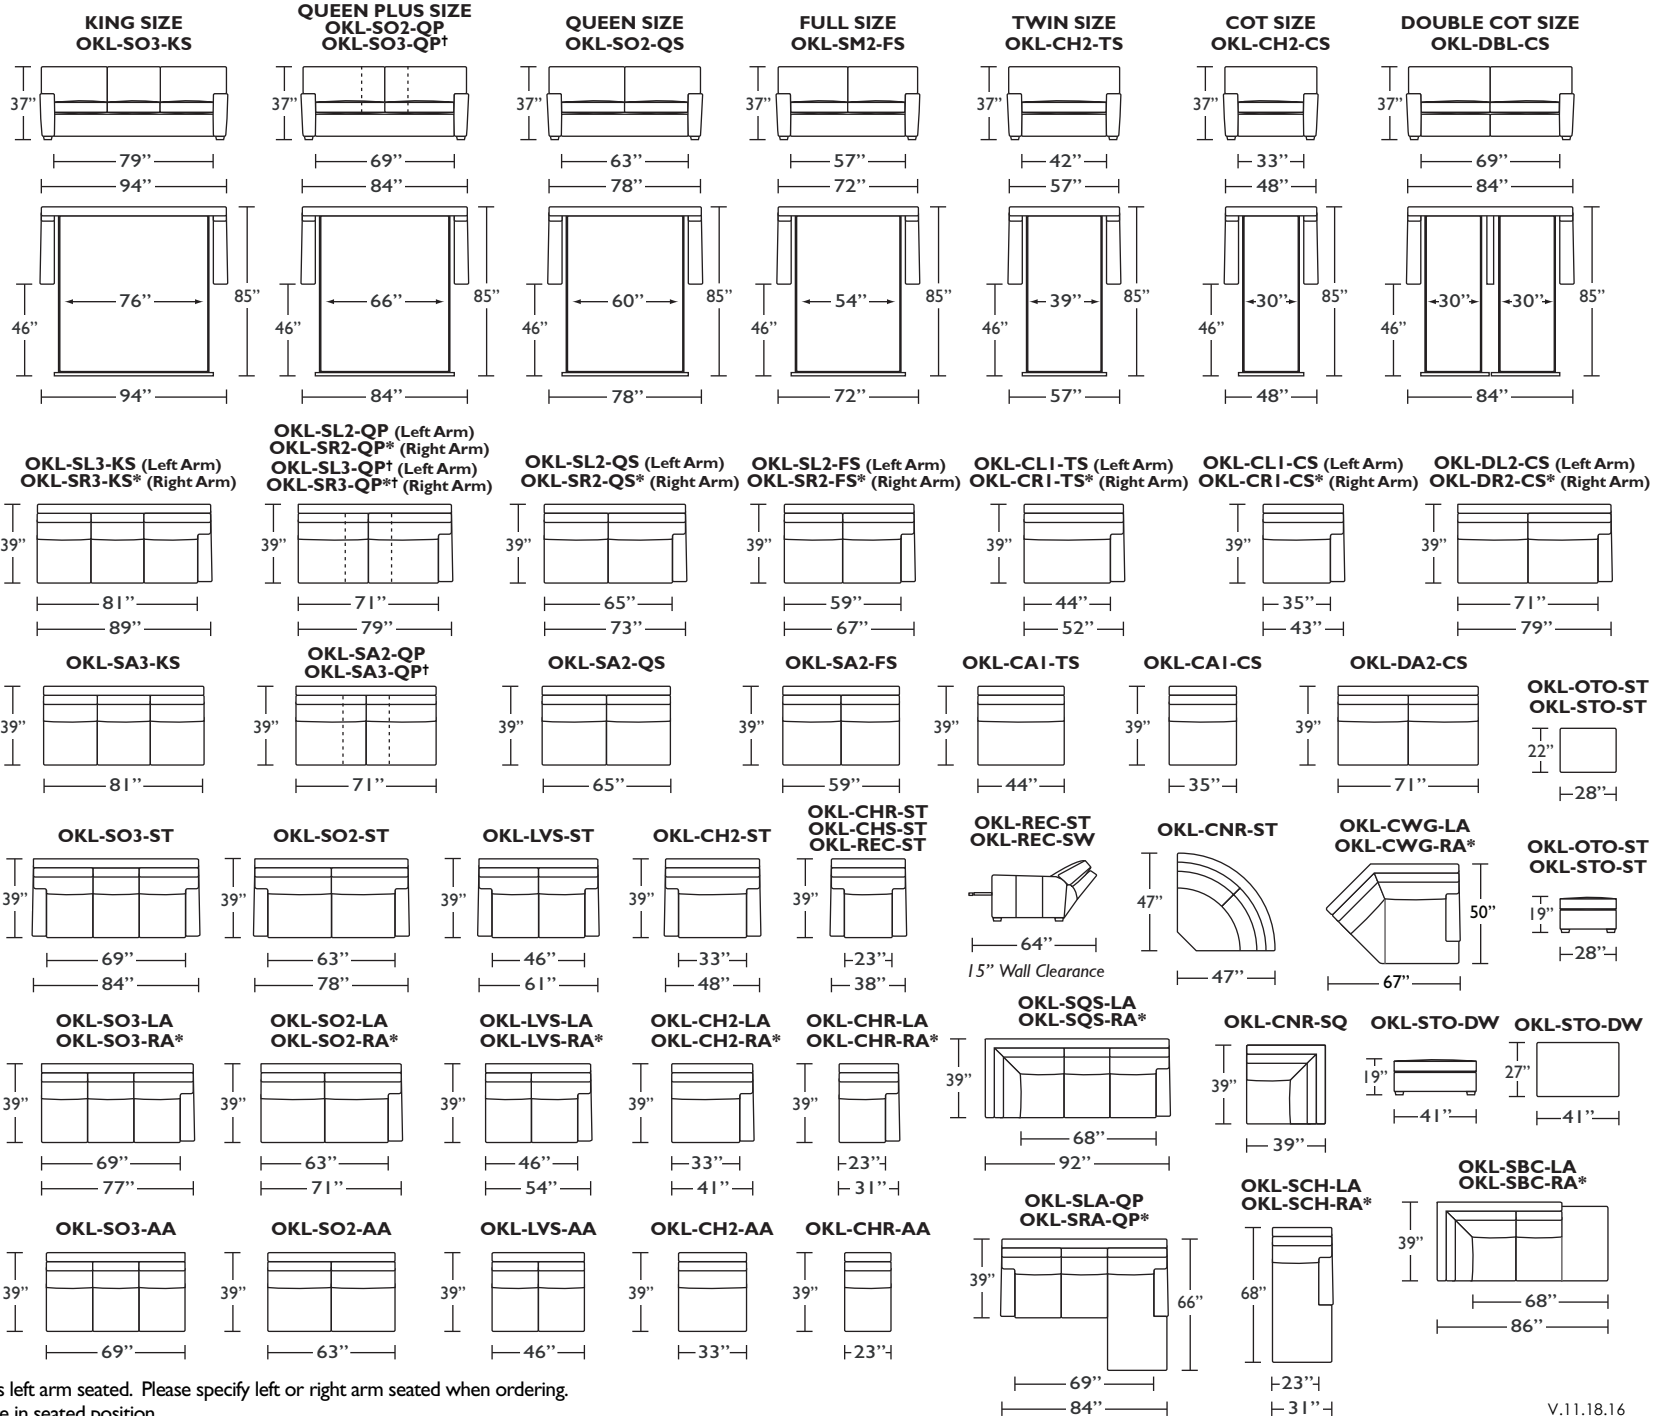

Standard Comfort Sleeper®

Features:

- Luxurious sleeping with no springs, no bars and no sagging
- Room to stretch out with true 80 inches of bedroom-length sleeping surface
- Ultimate comfort on five inches of plush, high-density foam
- Complete choice from over 300 leather, Ultrasuede® and fabric options
- Zero wall clearance
- Under sofa dust covers keeps dust and dirt from ever touching the mattress
- Space saving engineering means getting a bigger bed in a smaller room
- Quick-ship delivery
- Lifetime warranty on frame
- Single-needle top stitching
- Loose back & seat cushions
- 10 year mechanism warranty

All dimensions are approximate and subject to change.

OAKLEIGH featuring the Tiffany 24/7™

* Picture shows left arm seated. Please specify left or right arm seated when ordering.
 All orders are in seated position.
 † Dotted lines for Queen Plus sizes indicates the number of seats.